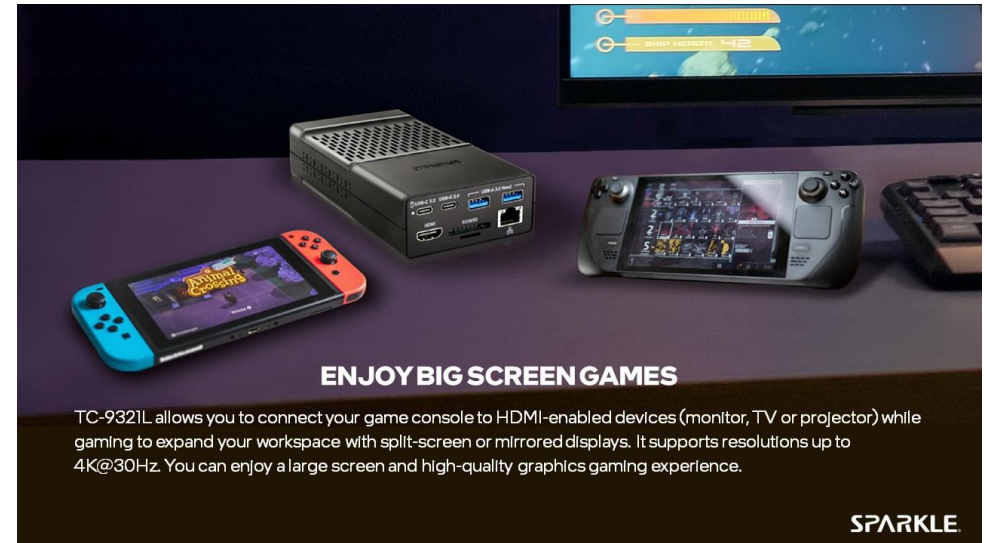

Windows® | Mac® | iOS® | Android®