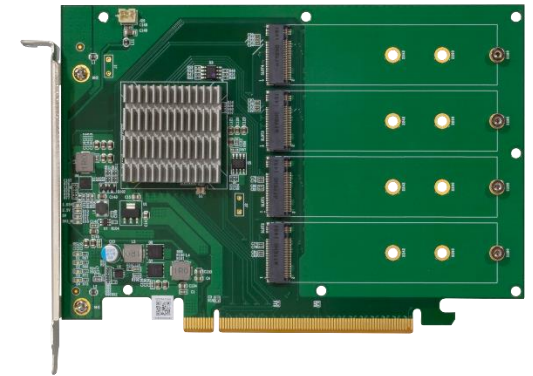

## **SPARKLE Thunderbolt™ eGPU Artistry 240, Thunderbolt™ 3 40Gbps, 2-Slot PCIe Graphics Enclosure, Optional RTX3050 / RX6600 / SSD Riser Board, 240W Power Adapter, USB & Ethernet Ports, Windows/MacOS Compatible, TBX-240FU**

### **SPECIFICATIONS**

- Intel® Alpine Ridge Controller
- 1x Thunderbolt™ 3 Port
- 1x Internal PCIe x16 slot with 4 lanes PCIe 3.0
- 1x PCIe 6+2 pin Power Connector
- External 240W AC Adapter
- 1x Gigabyte Ethernet
- 2x USB 3.2 Gen2 Type-A (10Gbps, 5V/1.5A)
- EAN: 4711342290016

### **DIMENSIONS**

- Dimension: 215 x 154 x 70mm
- Weight: 6,164 g (without GPU)

**RTX3050**

**RX6600**

**4x SSD Riser Board**